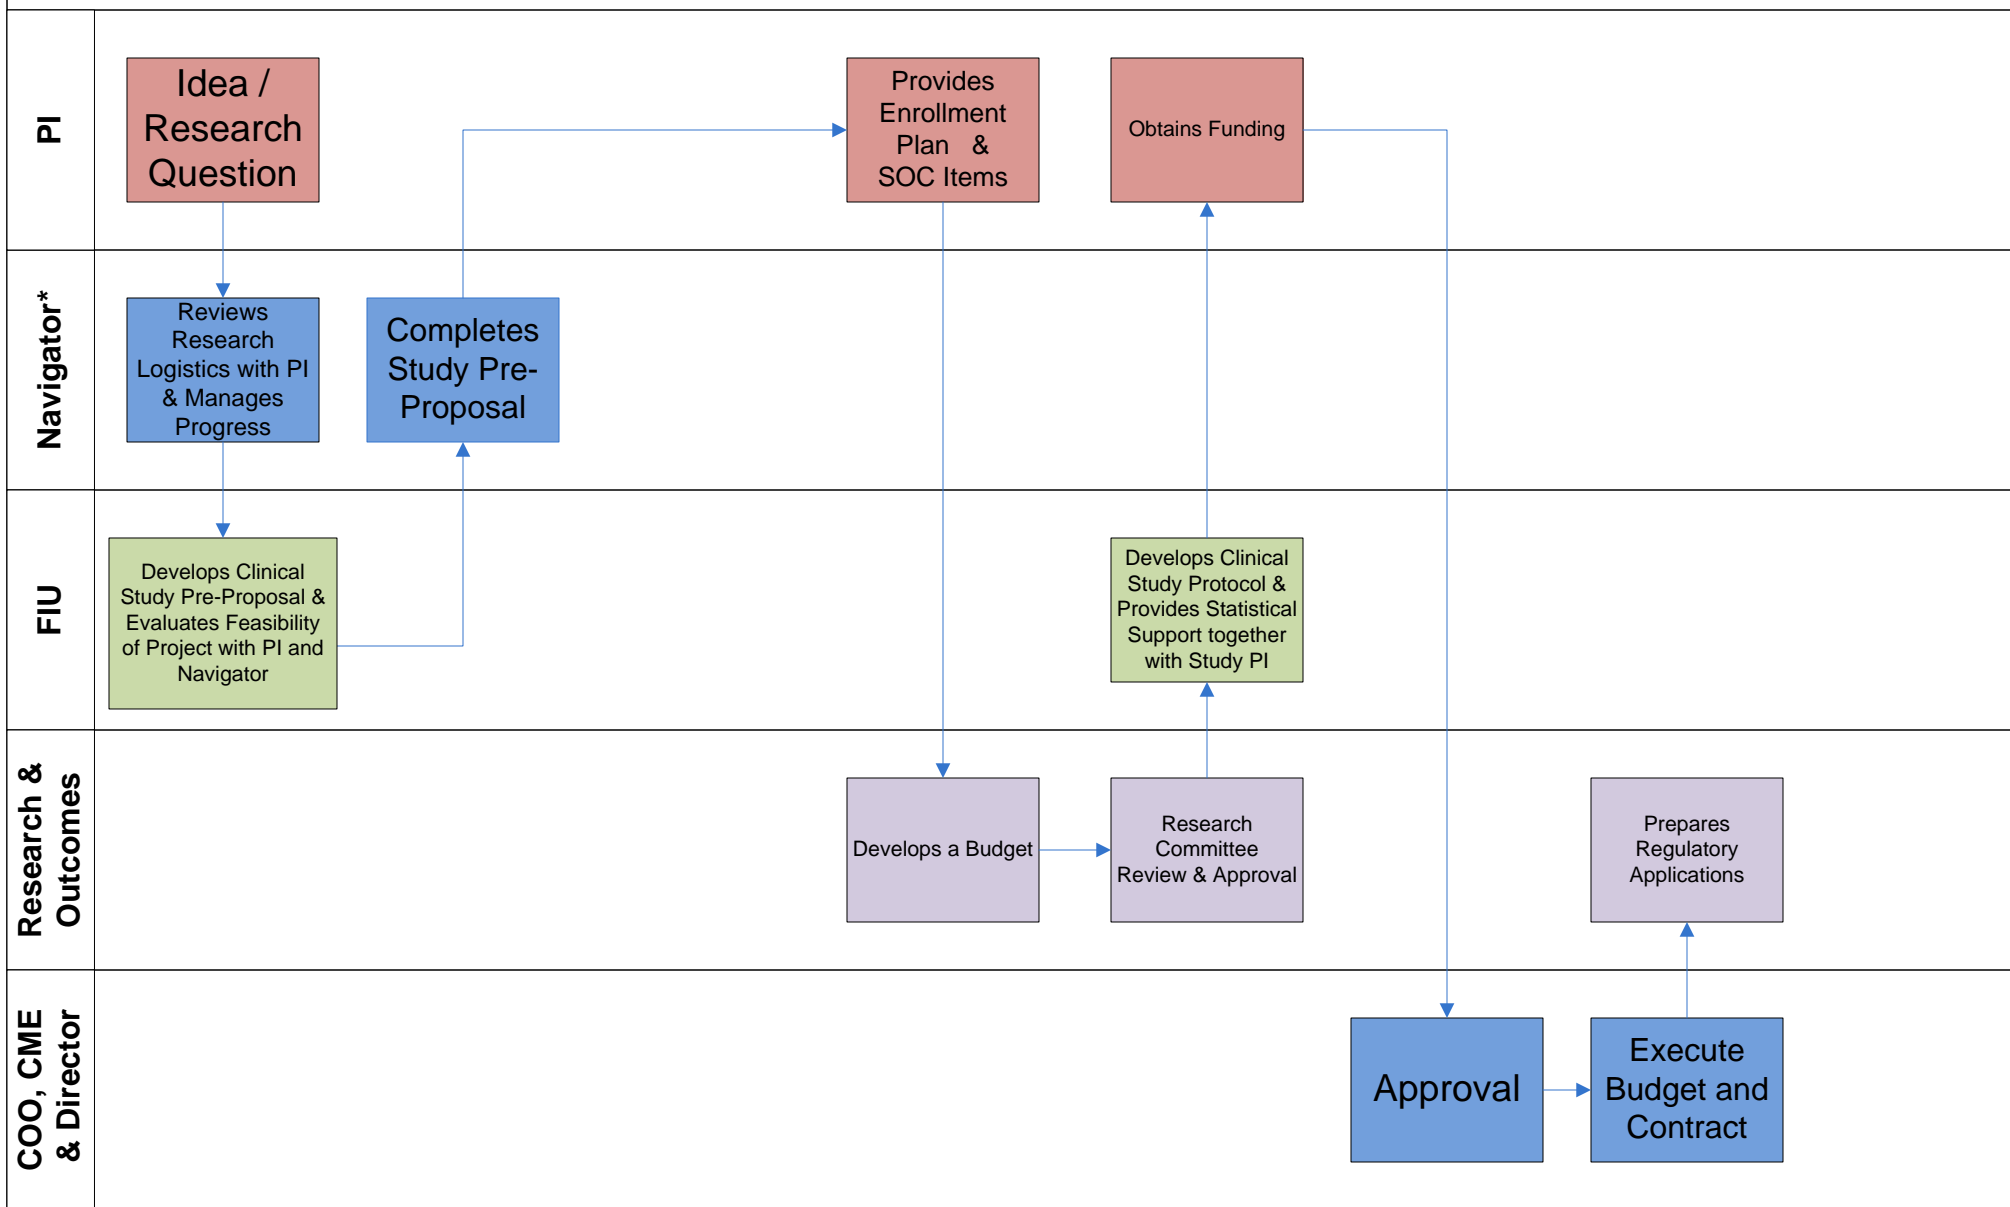

MCVI INVESTIGATOR INITIATED RESEARCH PROCESS FLOW CHART

Investigator Initiated Research Studies Review & Approval Process

*Navigator: Research Track Coordinator in charge of supporting Investigator and Research Team in logistics for the Research Project

CONFIDENTIAL
Draft

MCVI INVESTIGATOR INITIATED RESEARCH PROCESS FLOW CHART. Cont 2